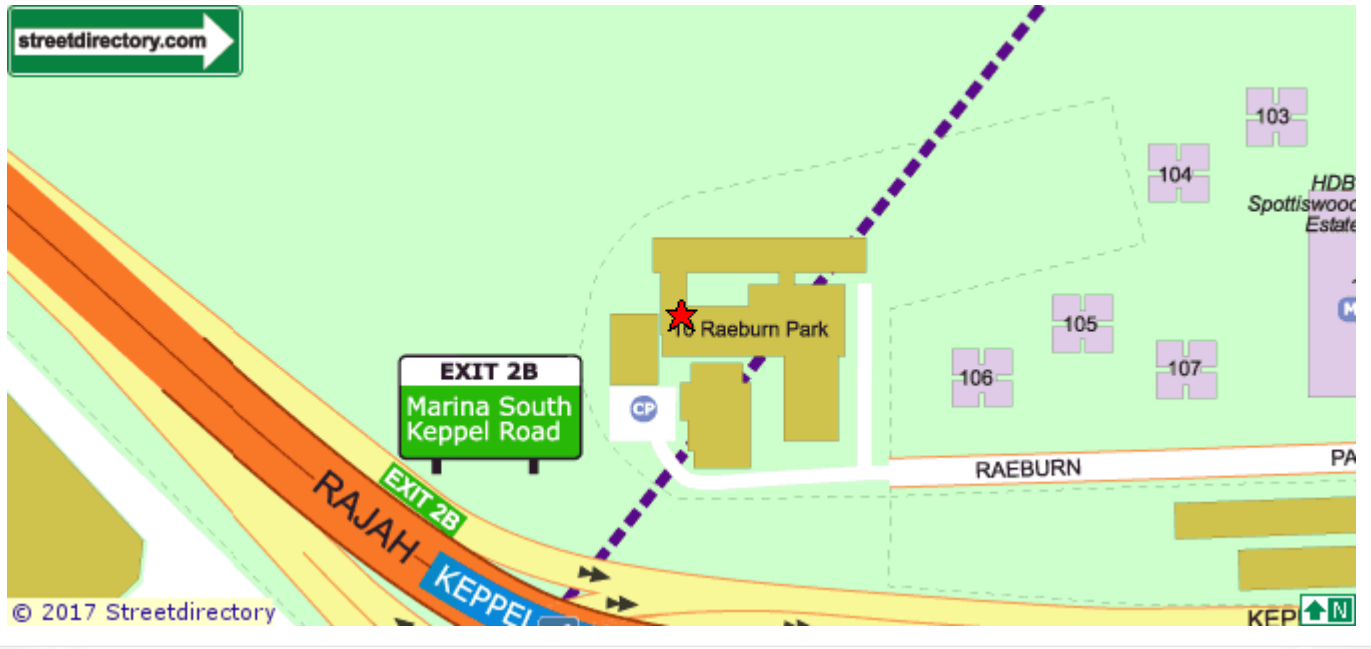

10 Raeburn Park - Office For Rent

10 Raeburn Park Singapore 088702

Tanjong Pagar
(Office Building)

Nearest MRT : [Outram Park \(5 mins drive\)](#)
[HarbourFront \(5 mins drive\)](#)

10 Raeburn Park is a 4-storey office building. 10-15 mins walk to Outram Park MRT Station. TOP in 2007. 90 open space car park lots.

© 2017 Streetdirectory