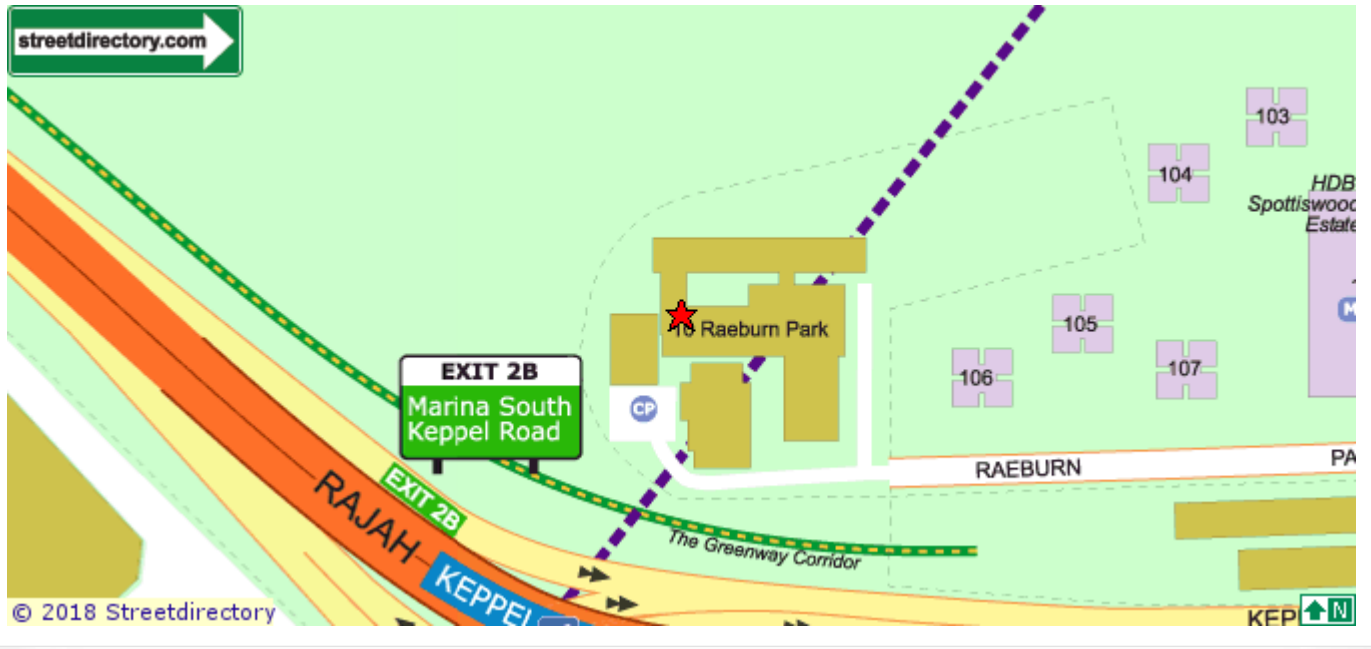

10 Raeburn Park - Office For Rent

10 Raeburn Park Singapore 088702

Tanjong Pagar
(Office Building)

Nearest MRT : [Outram Park \(5 mins drive\)](#)
[HarbourFront \(5 mins drive\)](#)

10 Raeburn Park is a 4-storey office building. 10-15 mins walk to Outram Park MRT Station. TOP in 2007. 90 open space car park lots.

© 2018 Streetdirectory