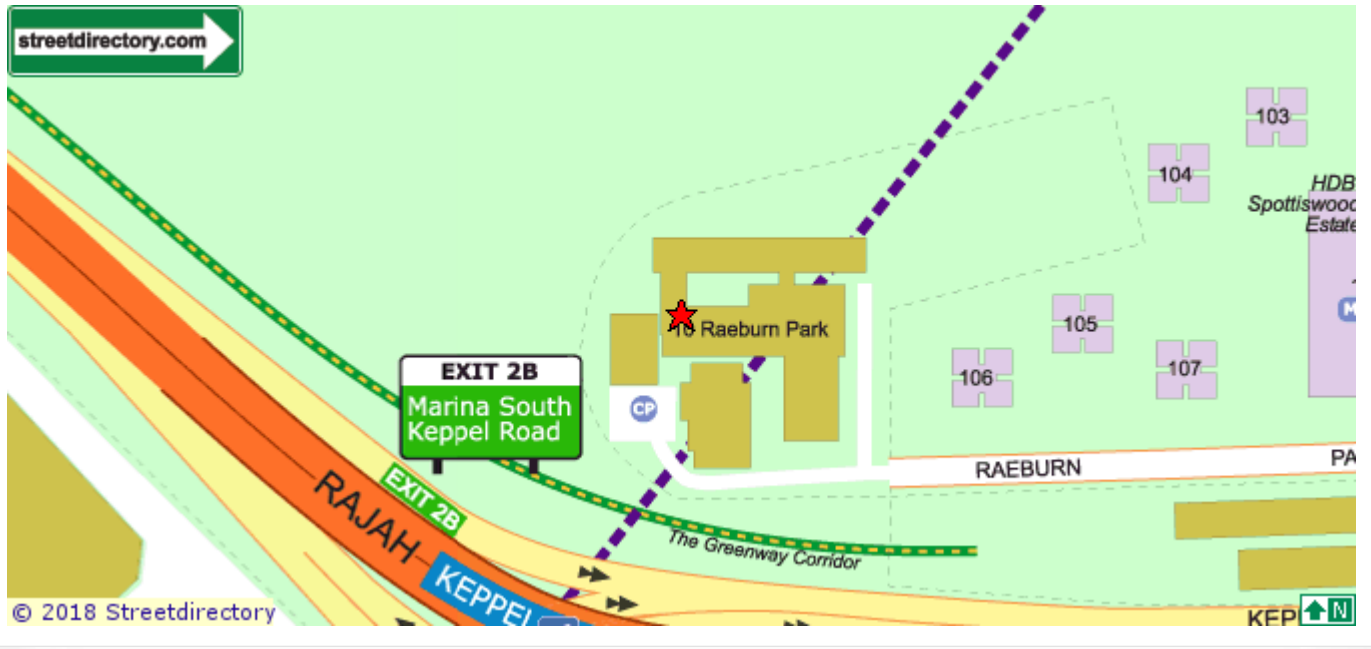

© 2018 Streetdirectory