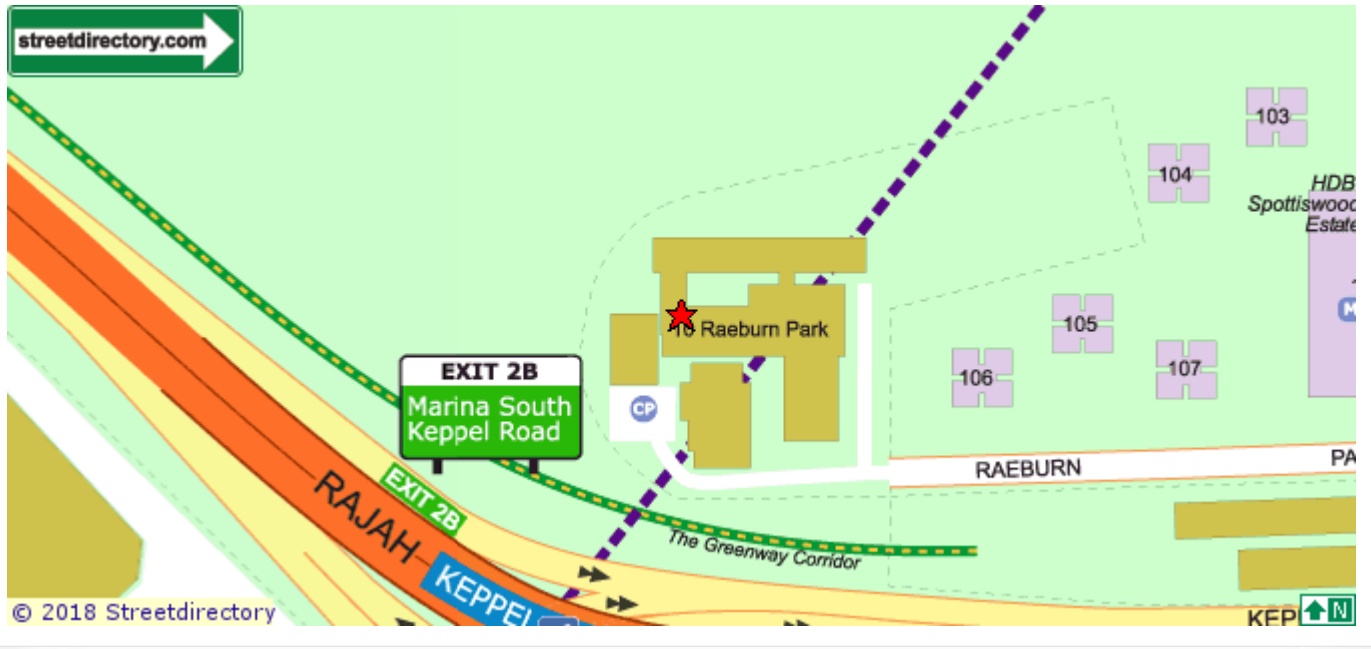

© 2018 Streetdirectory